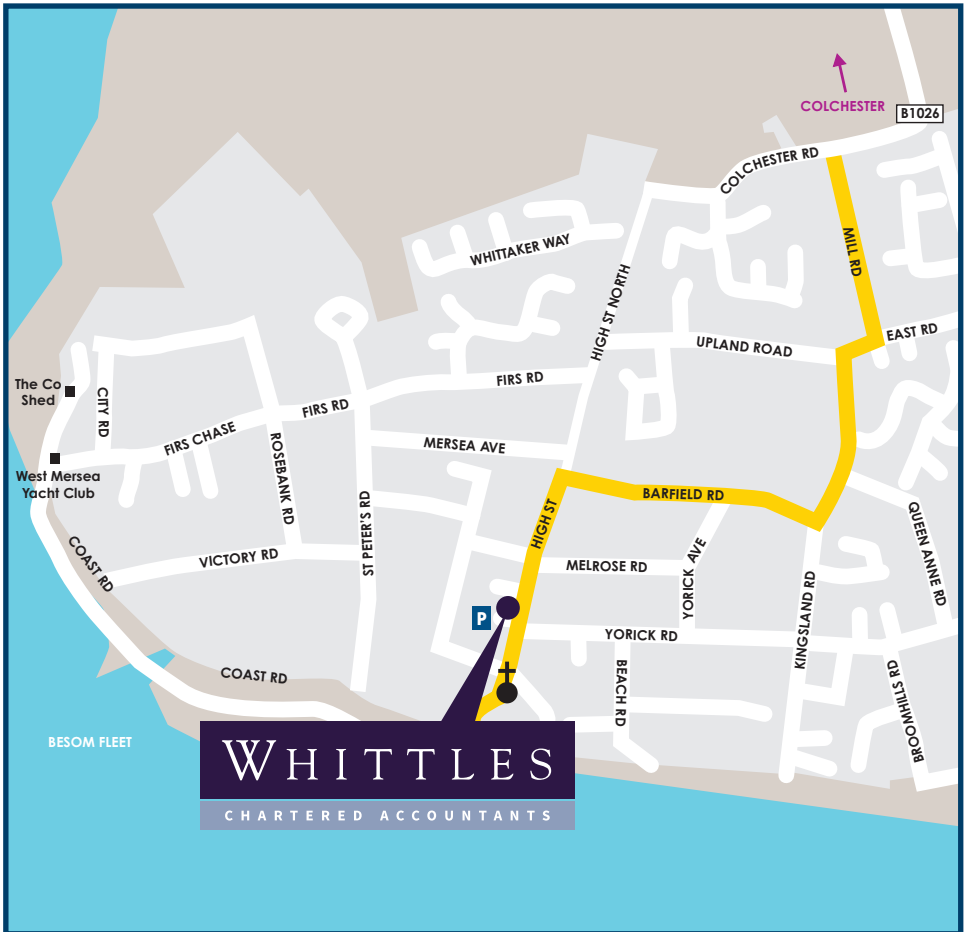

How to find us

Whittles

15 High Street, West Mersea CO5 8QA.

Telephone: 01206 385049.

www.whittles.co.uk