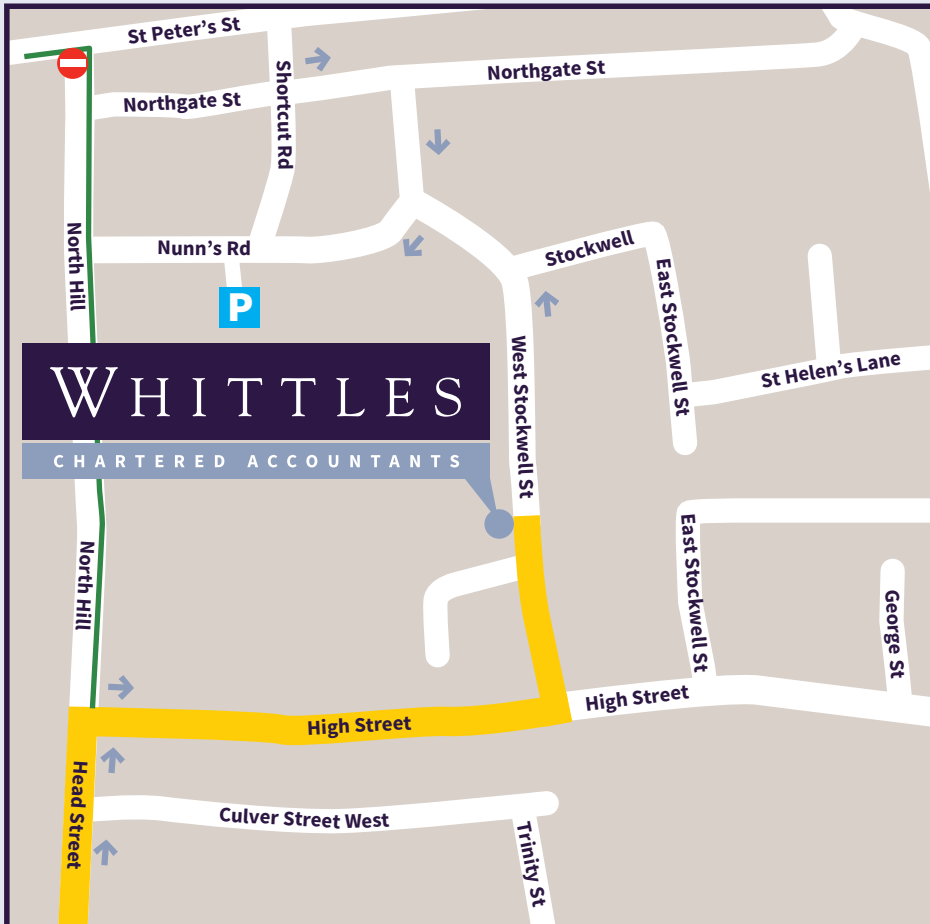

# How to find us

WHITTLES

CHARTERED ACCOUNTANTS

## Whittles

The Old Exchange, 64 West Stockwell Street,  
Colchester, Essex CO1 1HE

T: 01206 762200 E: [mail@whittles.co.uk](mailto:mail@whittles.co.uk)

### Key

- ➔ One-way system
- 24 hr bus lane
- Suggested route
- P Car park

If driving to our offices, it is best to approach via Head St and the High St, turning left at the Town Hall into West Stockwell St. We have limited parking available and so please phone in advance to request a space. If on-site parking is not available the nearest public car park is the NCP in Nunn's Rd which has a pedestrian access on to West Stockwell St.